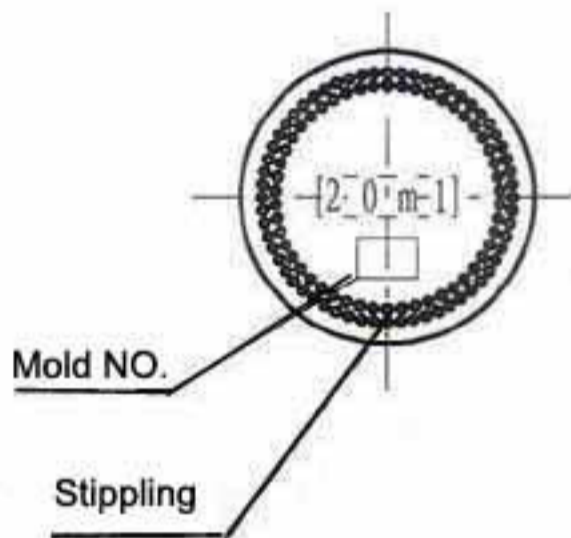

Specification sheet

Screw-pitch: 3
 Screw-breadth: 1.8
 Screw-thread: 2.2

Filling Cap.:	20ml	DES'D by		REF. NO.:	490201
		Date:		DRG. NO.:	20ZOQ
Brimful Cap.:	22.5±2ml	CHK'D by		Material	Essence oil bottle, Type III
		Date:			Made of Soda-lime Silica Glass
Weight:	Aroud 35g	APP'D by		Silver Spur Corp.	
		Date:			