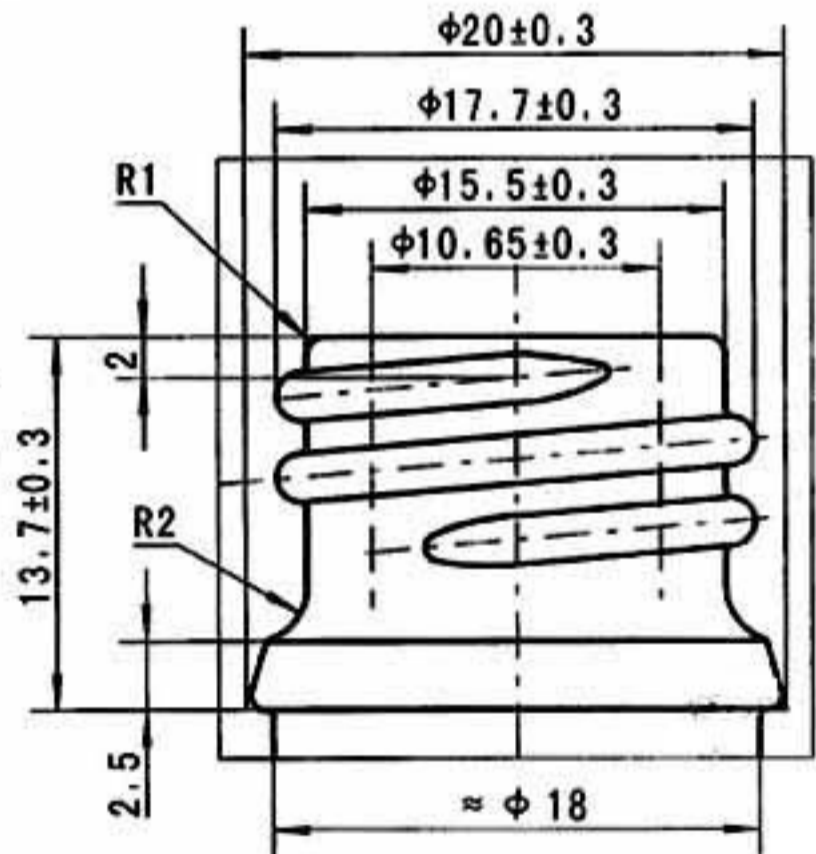

Specification sheet

Screw-pitch: 3
 Screw-breadth: 1.8
 Screw-thread: 2.2

Filling Cap.:	20ml	DES'D by		REF. NO.:	490201
		Date:		DRG. NO.:	20ZOQ
Brimful Cap.:	22.5±2ml	CHK'D by		Material	Essence oil bottle, Type III
		Date:			Made of Soda-lime Silica Glass
Weight:	Aroud 35g	APP'D by		Silver Spur Corp.	
		Date:			