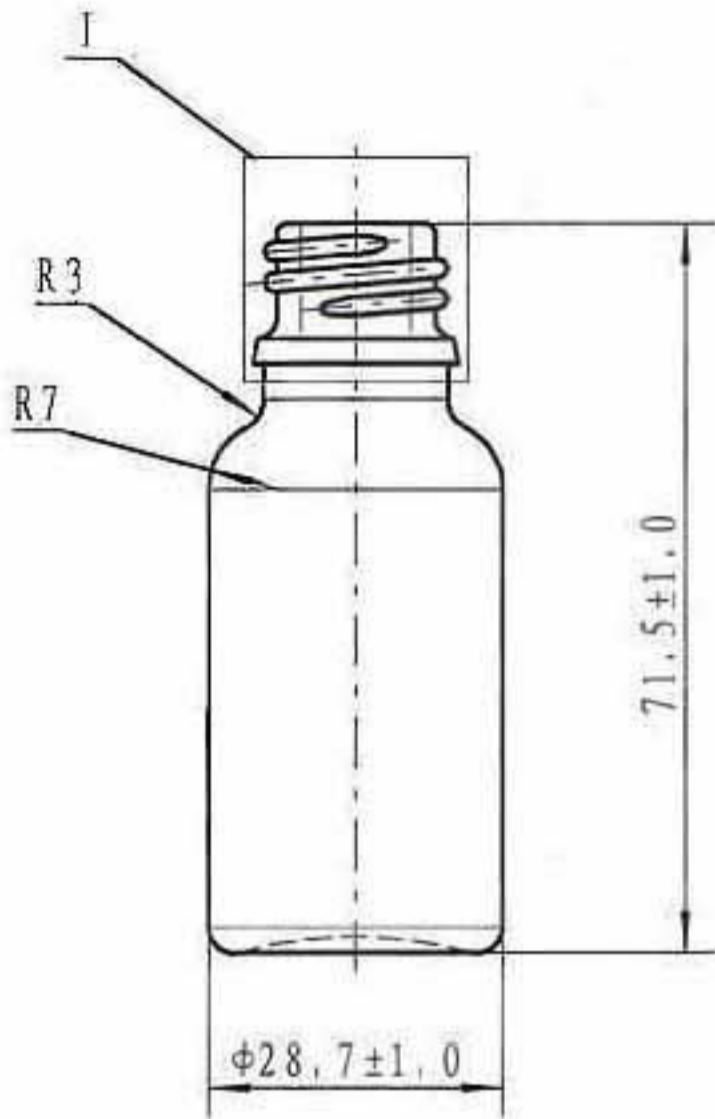

Specification sheet

Screw-pitch: 3
 Screw-breadth: 1.8
 Screw-thread: 2.2

Filling Cap.:	20ml	DES'D by		REF. NO.:	490201
		Date:		DRG. NO.:	20ZOQ
Brimful Cap.:	22.5±2ml	CHK'D by		Material	Essence oil bottle, Type III
		Date:			Made of Soda-lime Silica Glass
Weight:	Aroud 35g	APP'D by		Silver Spur Corp.	
		Date:			